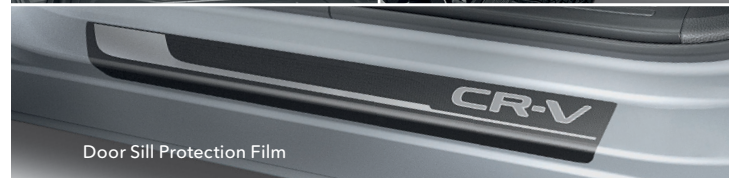

Door Sill Protection Film